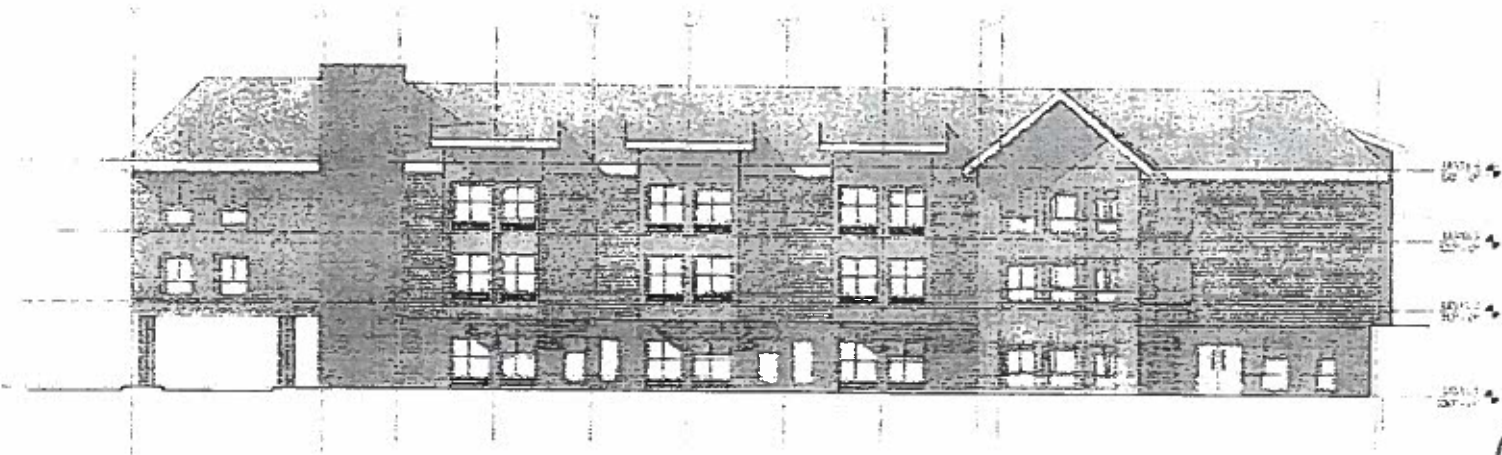

Blaire House of Worcester

Houghton Street Elevation Study

Family Owned & Operated
www.elderservices.com

Blaire House of Worcester Replacement Facility • 116 Houghton Street, Worcester, MA

Wiemann Lamphere Architects, Colchester, VT • ELC Construction

Blaire House *of* Worcester

South Elevation Study

Family Owned & Operated
www.elderservices.com

Houghton Street →

Blaire House of Worcester Replacement Facility • 116 Houghton Street, Worcester, MA

Wiemann Lamphere Architects, Colchester, VT • ELC Construction

Blaire House of Worcester

SOUTH - FROM PARKING LOT & GARDEN

EAST - HOUGHTON STREET

Family Owned & Operated
www.elderservices.com

Blaire House of Worcester Replacement Facility • 116 Houghton Street, Worcester, MA
Wiemann Lamphere Architects, Colchester, VT • ELC Construction