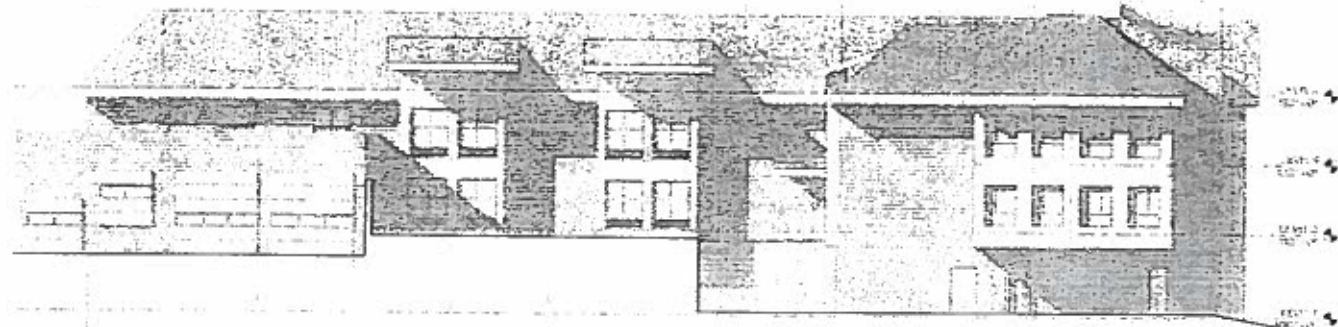

Blaire House of Worcester

Houghton Street Elevation Study

Family Owned & Operated
www.elderservices.com

Blaire House of Worcester Replacement Facility • 116 Houghton Street, Worcester, MA

Wiemann Lamphere Architects, Colchester, VT • ELC Construction

Blaire House *of* Worcester

South Elevation Study

Family Owned & Operated
www.elderservices.com

Houghton Street →

Blaire House of Worcester Replacement Facility • 116 Houghton Street, Worcester, MA

Wiemann Lamphere Architects, Colchester, VT • ELC Construction

Blaire House of Worcester

SOUTH - FROM PARKING LOT & GARDEN

EAST - HOUGHTON STREET

Family Owned & Operated
www.elderservices.com

Blaire House of Worcester Replacement Facility • 116 Houghton Street, Worcester, MA
Wiemann Lamphere Architects, Colchester, VT • ELC Construction